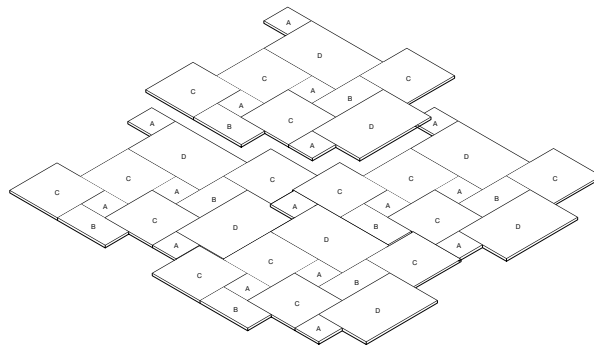

Custom sizes can be produced on request.

Scala tiles must be laid on a tile adhesive over a concrete slab. Refer to installation tips for further details.

For further information, installation tips and pricing please contact us on (855) 413 1413.

Ravello, Tolfa

Small Modular Pattern

Ratio	Sizes
4	A
2	B
4	C
2	D

This pattern can be interlocked from all sides.
For a download of this pattern refer to website.
For further information, installation tips and pricing please contact us on (855) 413 1413.