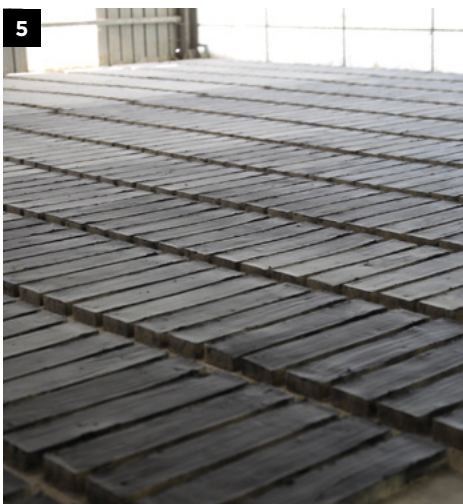

Antico Carbone

Antico Luce

Antico Nero

Antico Notte

Antico Panna

—

A selection of high resolution 3D textures is available at www.ecooutdoorusa.com

-
1. Antico Luce
 2. Antico Luce
 3. Cotto is made from clay and water
 4. Tiles are shaped before being aired dry
 5. Tiles are aired before being kiln fired
 6. Antico Luce ready for dispatch
-

SIZES

Tavella

Listello

Pebbles

Coping / Step Tread

Shown here in Herringbone pattern

—
For more downloadable imagery visit www.ecooutdoorusa.com

<i>Imperial</i>	<i>Weight (lbs/sq ft)</i>	<i>Packing Details (ft²/crate)</i>
Antico Luce		
Tavella 6" x 12", 3/4"	8.60	215.28
Listello 2 1/4" x 12", 1 1/4"	10.24	215.28
Coping / Step Tread 6" x 12", 2 1/4"	20.48	212 units
Pebbles Large round stones 44lbs Small flat stones 44lbs		
Antico Arrotato, Antico Carbonne, Antico Nero, Antico Notte, Antico Panna		
Tavella 6" x 12", 1"	8.17	312
Listello 3" x 12", 1"	8.17	312