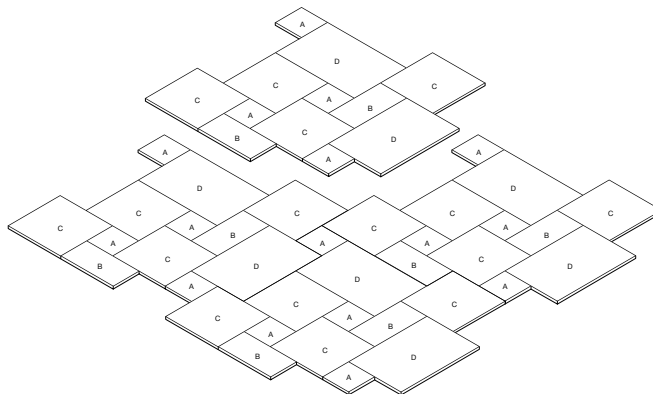

Ravello, Tolfa

Small Modular Pattern

Ratio	Sizes
4	A
2	B
4	C
2	D

This pattern can be interlocked from all sides.
For a download of this pattern refer to website.
For further information, installation tips and pricing please contact us on (855) 413 1413.

—
For more downloadable imagery visit www.ecooutdoorusa.com