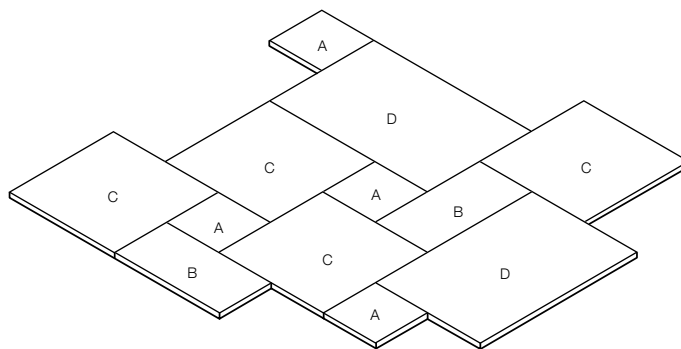

Ravello, Tolfa

Small Modular Pattern

Ratio	Sizes
4	A
2	B
4	C
2	D

This pattern can be interlocked from all sides.
For a download of this pattern refer to website.
For further information, installation tips and pricing please contact us on (855) 413 1413.

—
For more downloadable imagery visit www.ecooutdoorusa.com