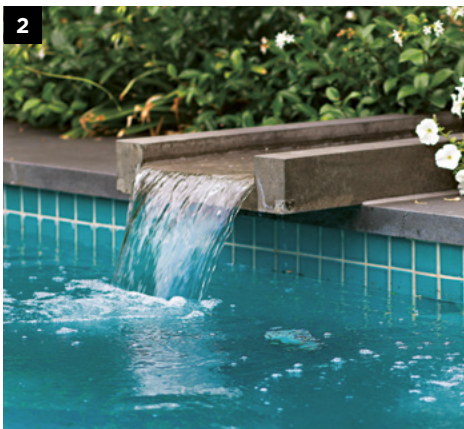

A selection of high resolution 3D textures is available at www.ecooutdoorusa.com

-
1. Bluestone [Honed]
 2. Bluestone [Custom water feature, Square Edge Coping]
 3. Honeycomb Bluestone [Square Edge Coping]
 4. Bluestone [Square Edge Step Tread]
 5. Bluestone [Rebated Coping]
 6. Bluestone [Organic Steppers]
 7. Bluestone [Rebated Coping]
-