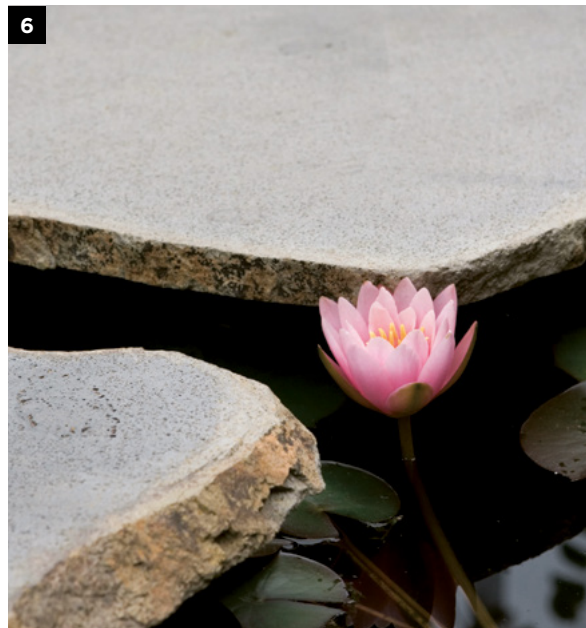

1. ---
1. Bluestone [Honed]
  2. Bluestone [Custom water feature, Square Edge Coping]
  3. Honeycomb Bluestone [Square Edge Coping]
  4. Bluestone [Square Edge Step Tread]
  5. Bluestone [Rebated Coping]
  6. Bluestone [Organic Steppers]
  7. Bluestone [Rebated Coping]
3. ---