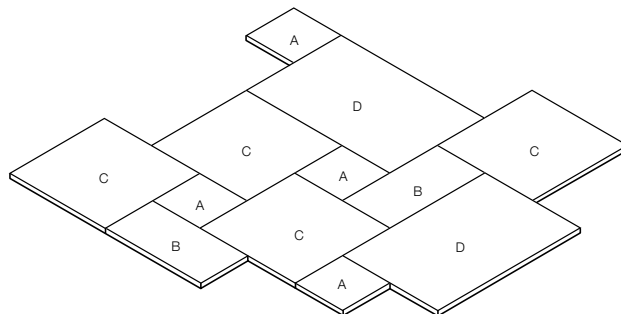

Pacific Bluestone

Modular Pattern		<i>Imperial</i>
Ratio	Sizes	
2	A – 7 ¾" x 7 ¾", ¾"	
1	B – 7 ¾" x 15 ¾", ¾"	
2	C – 15 ¾" x 15 ¾", ¾"	
1	D – 23 ¾" x 15 ¾", ¾"	

Modular Pattern		<i>Metric</i>
Ratio	Sizes	
2	A – 197 x 197mm, 20mm	
1	B – 197 x 400mm, 20mm	
2	C – 400 x 400mm, 20mm	
1	D – 603 x 400mm, 20mm	

Individual stone sizes vary. Lay pattern applies to all modular stones listed.
This pattern can be interlocked from all sides.
For a download of this pattern refer to the website.
For further information, installation tips and pricing please contact us on (855) 413 1413.

*All metric measurements are accurate.
All imperial measurements are nominal.*

—
For more downloadable imagery visit www.ecooutdoorusa.com