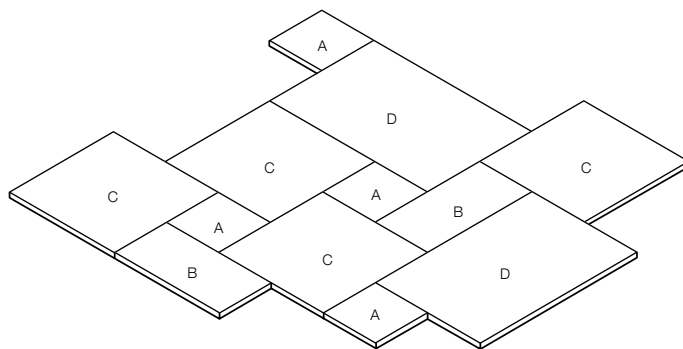

16" x 24" tiles can be cut on-site for use as vertical risers when installing step treads.

For further information, installation tips and pricing please contact us on (855) 413 1413.

<i>Imperial</i>	<i>Weight (lbs/sq ft)</i>	<i>Packing Details (ft²/crate)</i>	<i>Metric</i>	<i>Weight (kg/m²)</i>	<i>Packing Details (m²/crate)</i>
Scala			Scala		
Tiles			Tiles		
2 ¾" x 16", ¾"	10.45	289.33	70x400mm, 20mm	51	26.88
16" x 32", ¾"	10.45	213.12	406x812mm, 20mm	51	19.8
24" x 48", ¾"	10.45	213.12	610x1220mm, 20mm	51	19.8
Coping / Step Tread			Coping / Step Tread		
16" x 30", 1 1/4"	76	16 units	406x762mm, 30mm	76	16 units
16" x 32", 1 1/4"	15.5	50 units	406x812mm, 30mm	76	50 units
16" x 32", 2"	24.7	40 units	406x812mm, 50mm	121	40 units
16" x 48", 1 1/4"	15.5	30 units	406x1220mm, 30mm	76	30 units
16" x 48", 2"	24.7	20 units	406x1220mm, 50mm	121	20 units
Irregular Crazy Paving, ¾"	10.45	161.45	Irregular Crazy Paving, 20mm	51	15
Batons			Batons		
2" x 8", ¾"	10.45	329.38	50x200mm, 20mm	51	30.6
2" x 8", 2"	22.48	131.75	50x200mm, 50mm	110	12.24

*All metric measurements are accurate.
All imperial measurements are nominal.*

Custom sizes can be produced on request.

Scala tiles must be laid on a tile adhesive over a concrete slab. Refer to installation tips for further details.

For further information, installation tips and pricing please contact us on (855) 413 1413.

Ravello, Tolfa

Small Modular Pattern

Ratio	Sizes
4	A
2	B
4	C
2	D

This pattern can be interlocked from all sides.
For a download of this pattern refer to website.
For further information, installation tips and pricing please contact us on (855) 413 1413.