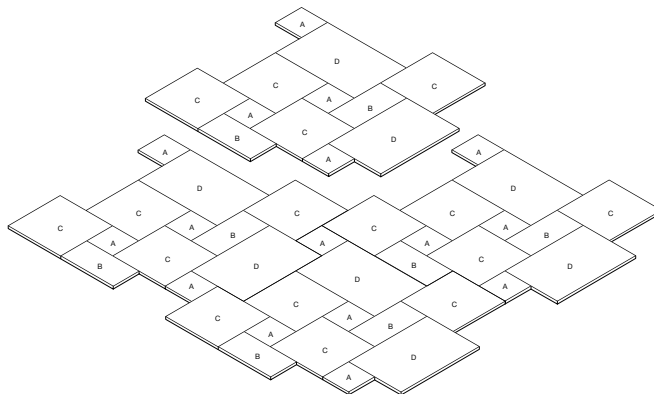

16" x 24" tiles can be cut on-site for use as vertical risers when installing step treads.

For further information, installation tips and pricing please contact us on (855) 413 1413.

<i>Imperial</i>	<i>Weight (lbs/sq ft)</i>	<i>Packing Details (ft²/crate)</i>	<i>Metric</i>	<i>Weight (kg/m²)</i>	<i>Packing Details (m²/crate)</i>
Scala			Scala		
Tiles			Tiles		
2 ¾" x 16", ¾"	10.45	289.33	70x400mm, 20mm	51	26.88
16" x 32", ¾"	10.45	213.12	406x812mm, 20mm	51	19.8
24" x 48", ¾"	10.45	213.12	610x1220mm, 20mm	51	19.8
Coping / Step Tread			Coping / Step Tread		
16" x 30", 1 1/4"	76	16 units	406x762mm, 30mm	76	16 units
16" x 32", 1 1/4"	15.5	50 units	406x812mm, 30mm	76	50 units
16" x 32", 2"	24.7	40 units	406x812mm, 50mm	121	40 units
16" x 48", 1 1/4"	15.5	30 units	406x1220mm, 30mm	76	30 units
16" x 48", 2"	24.7	20 units	406x1220mm, 50mm	121	20 units
Irregular Crazy Paving, ¾"	10.45	161.45	Irregular Crazy Paving, 20mm	51	15
Batons			Batons		
2" x 8", ¾"	10.45	329.38	50x200mm, 20mm	51	30.6
2" x 8", 2"	22.48	131.75	50x200mm, 50mm	110	12.24

*All metric measurements are accurate.
All imperial measurements are nominal.*

Custom sizes can be produced on request.

Scala tiles must be laid on a tile adhesive over a concrete slab. Refer to installation tips for further details.

For further information, installation tips and pricing please contact us on (855) 413 1413.

Ravello, Tolfa

Small Modular Pattern

Ratio	Sizes
4	A
2	B
4	C
2	D

This pattern can be interlocked from all sides.
For a download of this pattern refer to website.
For further information, installation tips and pricing please contact us on (855) 413 1413.