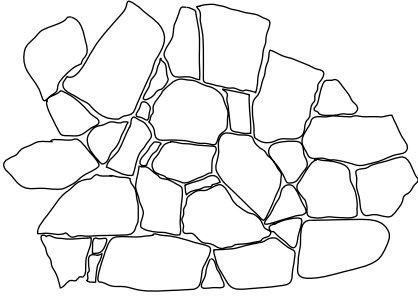

SIZES

Flagstone

—
For more downloadable imagery visit www.ecooutdoorusa.com