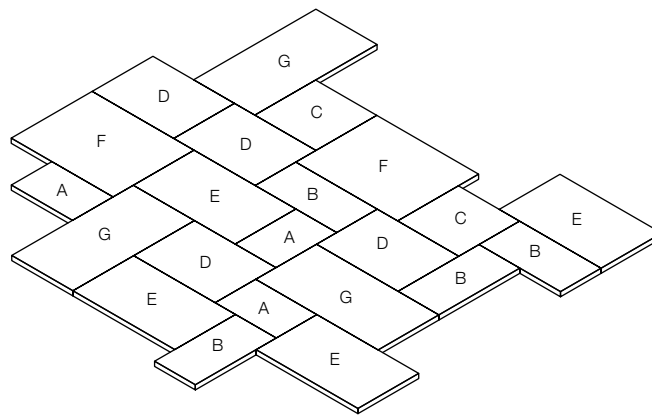

Brannon, Bullen, Osprey

Small Modular Pattern

Ratio	Sizes
4	A
2	B
4	C
2	D

Individual stone sizes vary. Lay pattern applies to all modular stones listed.

This pattern can be interlocked from all sides.

For a download of this pattern refer to the website.

For further information, installation tips and pricing please contact us on (855) 413 1413.

—
For more downloadable imagery visit www.ecooutdoorusa.com

Camelhaas

Small Modular Pattern

Ratio	Sizes
3	A
4	B
2	C
4	D
4	E
2	F
3	G

Individual stone sizes vary. Lay pattern applies to all modular stones listed.

This pattern can be interlocked from all sides.

For a download of this pattern refer to the website.

For further information, installation tips and pricing please contact us on (855) 413 1413.