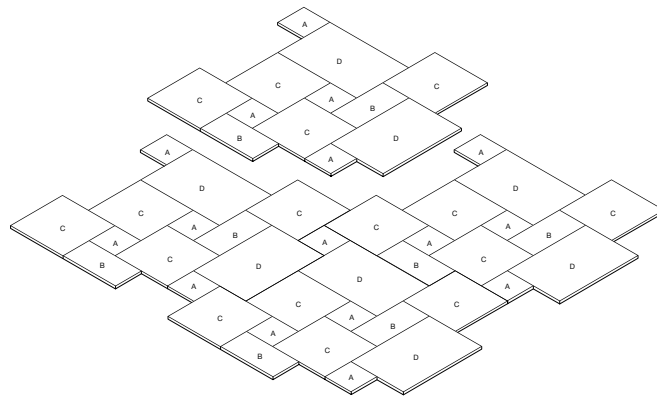

Brannon, Bullen, Osprey

Small Modular Pattern

Ratio	Sizes
4	A
2	B
4	C
2	D

Individual stone sizes vary. Lay pattern applies to all modular stones listed.

This pattern can be interlocked from all sides.

For a download of this pattern refer to the website.

For further information, installation tips and pricing please contact us on (855) 413 1413.

—
For more downloadable imagery visit www.ecooutdoorusa.com

Camelhaas

Small Modular Pattern

Ratio	Sizes
3	A
4	B
2	C
4	D
4	E
2	F
3	G