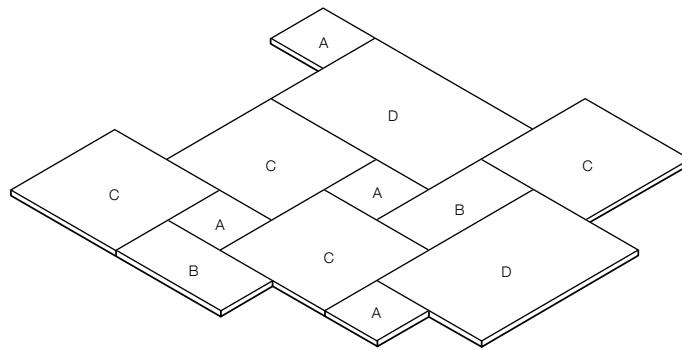

Brannon, Bullen, Osprey

Small Modular Pattern

Ratio	Sizes
4	A
2	B
4	C
2	D

Individual stone sizes vary. Lay pattern applies to all modular stones listed.

This pattern can be interlocked from all sides.

For a download of this pattern refer to the website.

For further information, installation tips and pricing please contact us on (855) 413 1413.

—
For more downloadable imagery visit www.ecooutdoorusa.com

Camelhaas

Small Modular Pattern

Ratio	Sizes
3	A
4	B
2	C
4	D
4	E
2	F
3	G