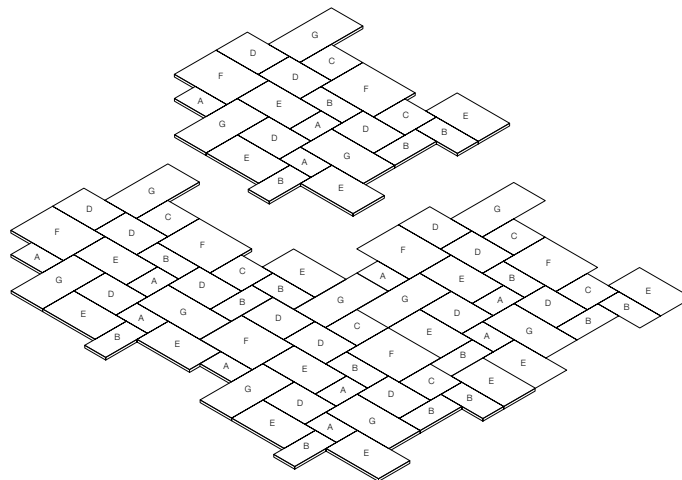

Brannon, Bullen, Osprey

Small Modular Pattern

Ratio	Sizes
4	A
2	B
4	C
2	D

Individual stone sizes vary. Lay pattern applies to all modular stones listed.

This pattern can be interlocked from all sides.

For a download of this pattern refer to the website.

For further information, installation tips and pricing please contact us on (855) 413 1413.

—
For more downloadable imagery visit www.ecooutdoorusa.com

Camelhaas

Small Modular Pattern

Ratio	Sizes
3	A
4	B
2	C
4	D
4	E
2	F
3	G

Individual stone sizes vary. Lay pattern applies to all modular stones listed.

This pattern can be interlocked from all sides.

For a download of this pattern refer to the website.

For further information, installation tips and pricing please contact us on (855) 413 1413.